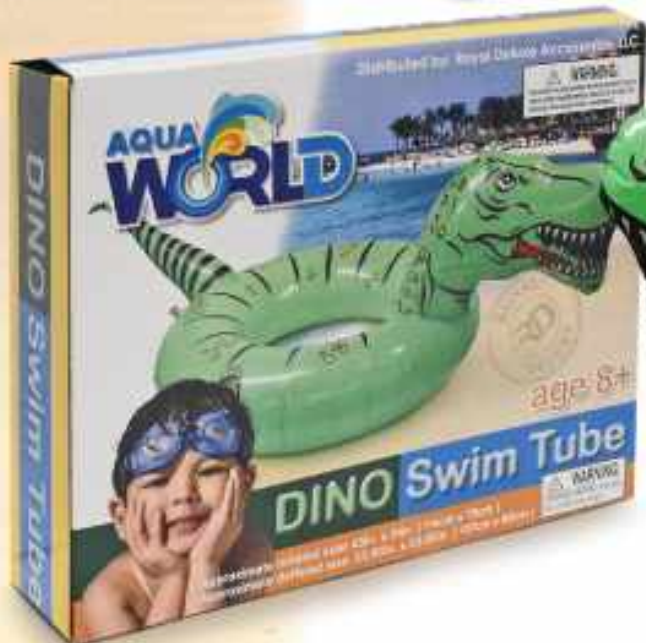

swim tube age 8+

Aqua
WORLD

all styles \$3.50 per pc

ITEM # IF80077
UPC # 613153800771
INFLATED SIZE: 34" x 39"
BOX SIZE: 8.5" x 6.75" x 2"
PC CASE: 12/24

ITEM # IF80075
UPC # 613153800757
INFLATED SIZE: 45" x 31"
BOX SIZE: 8.5" x 6.75" x 2"
PC CASE: 12/24

age 8+ swim tube

all styles \$3.50 per pc

ITEM # IF80080
UPC # 613153800801
INFLATED SIZE: 43" x 36"
BOX SIZE: 8.5" x 6.75" x 2"
PC CASE: 12/24

ITEM # IF80074
UPC # 613153800740
INFLATED SIZE: 41" x 30"
BOX SIZE: 8.5" x 6.75" x 2"
PC CASE: 12/24

age 6+

swim lounge mat

all styles \$3.50 per pc

age 6+
pool hammock

ITEM # IF80082
UPC # 613153800825
INFLATED SIZE: 57" x 27"
BOX SIZE: 8.5" X 6.75" X 2"
PC CASE: 12/24

ITEM # IF80081
UPC # 613153800818
INFLATED SIZE: 57" x 27"
BOX SIZE: 8.5" X 6.75" X 2"
PC CASE: 12/24